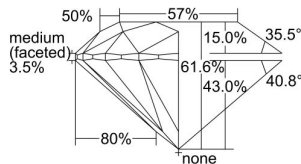

GIA®

FACSIMILE

GIA REPORT 2486279380

Verify this report at GIA.edu

GIA NATURAL DIAMOND DOSSIER®

January 03, 2024
GIA Report Number **2486279380**
Shape and Cutting Style ..... **Round Brilliant**
Measurements ..... **3.81 - 3.83 x 2.35 mm**

GRADING RESULTS

Carat Weight ..... **0.21 carat**
Color Grade ..... **H**
Clarity Grade **VVS2**
Cut Grade ..... **Excellent**

ADDITIONAL GRADING INFORMATION

Polish ..... **Excellent**
Symmetry ..... **Excellent**
Fluorescence ..... **Faint**
Clarity Characteristics..... **Cloud, Pinpoint**
Inscription(s): **GIA 2486279380**

PROPORTIONS

Profile to actual proportions

GRADING SCALES

GIA COLOR SCALE	GIA CLARITY SCALE	GIA CUT SCALE	
D	FLAWLESS	EXCELLENT	
E	INTERNALLY FLAWLESS		
F		VVS₁	VERY GOOD
G	VVS₂		
H	VS₁	GOOD	
I	VS₂		
J	SI₁	FAIR	
K	SI₂		
L	I₁	POOR	
M	I₂		
N	I₃		
O			
P			
Q			
R			
S			
T			
U			
V			
W			
X			
Y			
Z