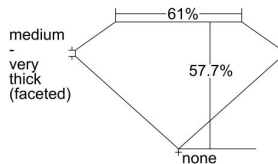

GIA®

FACSIMILE

GIA REPORT 2486280401

Verify this report at GIA.edu

GIA NATURAL DIAMOND DOSSIER®

January 03, 2024
GIA Report Number **2486280401**
Shape and Cutting Style ..... **Heart Brilliant**
Measurements ..... **4.06 x 4.81 x 2.78 mm**

GRADING RESULTS

Carat Weight ..... **0.31 carat**
Color Grade ..... **G**
Clarity Grade **VS1**

ADDITIONAL GRADING INFORMATION

Polish ..... **Very Good**
Symmetry ..... **Very Good**
Fluorescence ..... **None**
Clarity Characteristics..... **Cloud, Feather, Pinpoint**
Inspection(s): GIA 2486280401

PROPORTIONS

Profile not to actual proportions

GRADING SCALES

GIA COLOR SCALE		GIA CLARITY SCALE			
COLORLESS	D	VERY VERY SLIGHTLY INCLUDED	FLAWLESS		
	E		INTERNALLY FLAWLESS		
	F	VERY SLIGHTLY INCLUDED	VVS₁		
	G		VVS₂		
	H		VS₁		
	NEAR COLORLESS	I	SLIGHTLY INCLUDED	VS₂	
		J		SI₁	
		FAINT	K	INCLUDED	SI₂
			L		I₁
			M		I₂
VERT LIGHT	N	LIGHT	I₃		
	O				
	P				
	Q				
	R