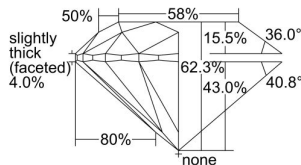

GIA®

FACSIMILE

GIA REPORT 2486282747

Verify this report at GIA.edu

GIA NATURAL DIAMOND DOSSIER®

January 04, 2024
GIA Report Number **2486282747**
Shape and Cutting Style ..... **Round Brilliant**
Measurements ..... **6.22 - 6.26 x 3.89 mm**

GRADING RESULTS

Carat Weight ..... **0.95 carat**
Color Grade ..... **I**
Clarity Grade **S11**
Cut Grade ..... **Excellent**

ADDITIONAL GRADING INFORMATION

Polish ..... **Excellent**
Symmetry ..... **Excellent**
Fluorescence ..... **None**
Clarity Characteristics ..... **Cloud, Crystal**
Inscription(s): **GIA 2486282747**

PROPORTIONS

GRADING SCALES

GIA COLOR SCALE

COLORED	D
	E
	F
	G
	H
	I
	J
NEAR COLORLESS	K
	L
FAIN	M
	N
	O
	P
VERY LIGHT	Q
	R
	S
	T
	U
	V
	W
	X
	Y
LIGHT	Z

GIA CLARITY SCALE

FLAWLESS	INTERNAL FLAWLESS	
		FLAWLESS
VERY VERY SLIGHTLY INCLUDED	VVS₁	
	VVS₂	
VERY SLIGHTLY INCLUDED	VS₁	
	VS₂	
SLIGHTLY INCLUDED	SI₁	
	SI₂	
INCLUDED	I₁	
	I₂	
	I₃	

GIA CUT SCALE

EXCELLENT	
	VERY GOOD
GOOD	
FAIR	
POOR