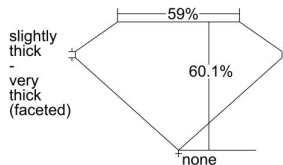

GIA®

FACSIMILE

GIA REPORT 2486319799

Verify this report at GIA.edu

GIA NATURAL DIAMOND DOSSIER®

January 09, 2024
GIA Report Number **2486319799**
Shape and Cutting Style ..... **Heart Brilliant**
Measurements ..... **3.92 x 4.66 x 2.80 mm**

GRADING RESULTS

Carat Weight ..... **0.30 carat**
Color Grade ..... **G**
Clarity Grade **VS1**

ADDITIONAL GRADING INFORMATION

Polish ..... **Excellent**
Symmetry ..... **Excellent**
Fluorescence ..... **Faint**
Clarity Characteristics ..... **Feather**
Inscription(s): **GIA 2486319799**

PROPORTIONS

Profile not to actual proportions

GRADING SCALES

GIA COLOR SCALE		GIA CLARITY SCALE	
COLORLESS	D	VERY VERY SLIGHTLY INCLUDED	FLAWLESS
	E		INTERNALLY FLAWLESS
	F		VVS₁
	G		VVS₂
	H		VS₁
	I		VS₂
	J		SI₁
	K		SI₂
	L		I₁
	M		I₂
NEAR COLORLESS	N	SLIGHTLY INCLUDED	I₃
	O		
	P		
	Q		
FAINT	R		
	S		
	T		
	U		
VERY LIGHT	V		
	W		
	X		
	Y		
LIGHT	Z