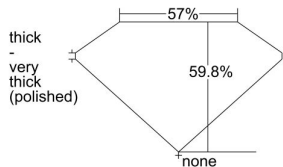

GIA®

FACSIMILE

GIA REPORT 2486348221

Verify this report at GIA.edu

GIA NATURAL DIAMOND DOSSIER®

January 16, 2024
GIA Report Number **2486348221**
Shape and Cutting Style ..... **Modified Flame Step Cut**
Measurements ..... **6.42 x 3.71 x 2.22 mm**

GRADING RESULTS

Carat Weight ..... **0.50 carat**
Color Grade ..... **D**
Clarity Grade **VS2**

ADDITIONAL GRADING INFORMATION

Polish ..... **Excellent**
Symmetry ..... **Good**
Fluorescence ..... **None**
Clarity Characteristics..... **Cloud, Crystal, Feather**
Inscription(s): **GIA 2486348221**

PROPORTIONS

Profile not to actual proportions

GRADING SCALES

GIA COLOR SCALE		GIA CLARITY SCALE			
COLORLESS	D	VERY VERY SLIGHTLY INCLUDED	FLAWLESS		
	E		INTERNALLY FLAWLESS		
	F	VERY SLIGHTLY INCLUDED	VVS₁		
	G		VVS₂		
	H		VS₁		
	NEAR COLORLESS	I	SLIGHTLY INCLUDED	VS₂	
		J		SI₁	
		FAINT	K	INCLUDED	SI₂
			L		I₁
			M		I₂
VERT LIGHT	N	LIGHT	I₃		
	O				
	P				
	Q				
	R