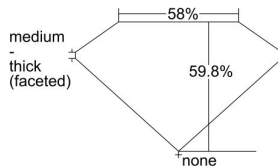

GIA®

FACSIMILE

GIA REPORT 2486369430

Verify this report at GIA.edu

GIA NATURAL DIAMOND DOSSIER®

January 16, 2024
GIA Report Number **2486369430**
Shape and Cutting Style ..... **Heart Brilliant**
Measurements ..... **5.26 x 6.19 x 3.70 mm**

GRADING RESULTS

Carat Weight ..... **0.70 carat**
Color Grade ..... **I**
Clarity Grade **VS2**

ADDITIONAL GRADING INFORMATION

Polish ..... **Excellent**
Symmetry ..... **Excellent**
Fluorescence ..... **None**
Clarity Characteristics ..... **Feather**
Inscription(s): GIA 2486369430

PROPORTIONS

Profile not to actual proportions

GRADING SCALES

GIA COLOR SCALE		GIA CLARITY SCALE			
COLORLESS	D	VERY VERY SLIGHTLY INCLUDED	FLAWLESS		
	E		INTERNALLY FLAWLESS		
	F	VERY SLIGHTLY INCLUDED	VVS₁		
	G		VVS₂		
	H		VS₁		
	NEAR COLORLESS	I	SLIGHTLY INCLUDED	VS₂	
		J		SI₁	
		FAINT	K	INCLUDED	SI₂
			L		I₁
			M		I₂
VERT LIGHT	N		INCLUDED	I₃	
	O				
	P				
	Q				
	R				
	S				
LIGHT	T				
	U				
	V				
	W				
	X				
Y					
Z