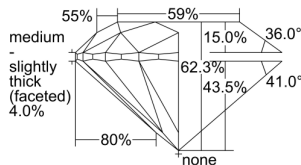

GIA®

FACSIMILE

GIA REPORT 2486381389

Verify this report at GIA.edu

GIA NATURAL DIAMOND DOSSIER®

January 18, 2024
GIA Report Number **2486381389**
Shape and Cutting Style ..... **Round Brilliant**
Measurements ..... **4.72 - 4.73 x 2.94 mm**

GRADING RESULTS

Carat Weight ..... **0.41 carat**
Color Grade ..... **G**
Clarity Grade **VS1**
Cut Grade ..... **Excellent**

ADDITIONAL GRADING INFORMATION

Polish ..... **Excellent**
Symmetry ..... **Excellent**
Fluorescence ..... **Medium Blue**
Clarity Characteristics..... **Crystal, Pinpoint, Cloud**
Inscription(s): **GIA 2486381389**

PROPORTIONS

Profile to actual proportions

GRADING SCALES

GIA COLOR SCALE	GIA CLARITY SCALE	GIA CUT SCALE	
D	FLAWLESS	EXCELLENT	
E	INTERNALLY FLAWLESS		
F		VVS₁	VERY GOOD
G	VVS₂		
H	VS₁	GOOD	
I	VS₂		
J	SI₁	FAIR	
K	SI₂		
L	I₁	POOR	
M	I₂		
N	I₃		
O			
P			
Q			
R			
S			
T			
U			
V			
W			
X			
Y			
Z