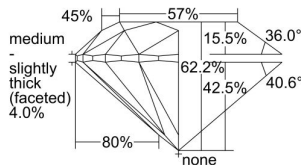

GIA®

FACSIMILE

GIA REPORT 2486419274

Verify this report at GIA.edu

GIA NATURAL DIAMOND DOSSIER®

January 24, 2024
GIA Report Number 2486419274
Shape and Cutting Style ..... Round Brilliant
Measurements ..... 4.41 - 4.43 x 2.75 mm

GRADING RESULTS

Carat Weight ..... 0.33 carat
Color Grade ..... H
Clarity Grade VS1
Cut Grade ..... Excellent

ADDITIONAL GRADING INFORMATION

Polish ..... Excellent
Symmetry ..... Excellent
Fluorescence ..... Faint
Clarity Characteristics..... Crystal, Needle, Cloud, Pinpoint
Inscription(s): GIA 2486419274

PROPORTIONS

Profile to actual proportions

GRADING SCALES

GIA COLOR SCALE	GIA CLARITY SCALE	GIA CUT SCALE	
D	FLAWLESS	EXCELLENT	
E	INTERNALLY FLAWLESS		
F		VVS₁	VERY GOOD
G	VVS₂		
H	VS₁	GOOD	
I	VS₂		
J	SI₁	FAIR	
K	SI₂		
L	I₁	POOR	
M	I₂		
N	I₃		
O			
P			
Q			
R			
S			
T			
U			
V			
W			
X			
Y			
Z