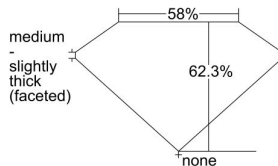

GIA®

FACSIMILE

GIA REPORT 2486431476

Verify this report at GIA.edu

GIA NATURAL DIAMOND DOSSIER®

January 29, 2024
GIA Report Number 2486431476
Shape and Cutting Style ..... Marquise Brilliant
Measurements ..... 9.48 x 4.69 x 2.92 mm

GRADING RESULTS

Carat Weight ..... 0.70 carat
Color Grade ..... G
Clarity Grade VS1

ADDITIONAL GRADING INFORMATION

Polish ..... Excellent
Symmetry ..... Excellent
Fluorescence ..... None
Clarity Characteristics ..... Crystal, Pinpoint
Inspection(s): GIA 2486431476

PROPORTIONS

Profile not to actual proportions

GRADING SCALES

GIA COLOR SCALE		GIA CLARITY SCALE			
COLORLESS	D	VERY VERY SLIGHTLY INCLUDED	FLAWLESS		
	E		INTERNALLY FLAWLESS		
	F	VERY SLIGHTLY INCLUDED	VVS₁		
	G		VVS₂		
	H		VS₁		
	NEAR COLORLESS	I	SLIGHTLY INCLUDED	VS₂	
		J		SI₁	
		FAINT	K	INCLUDED	SI₂
			L		I₁
			M		I₂
VERT LIGHT			N	INCLUDED	I₃
			O		
			P		
	Q				
LIGHT	R				
	S				
	T				
	U				
	V				
	Z