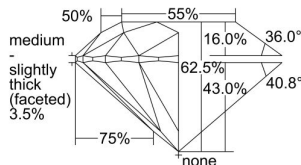

GIA®

FACSIMILE

GIA REPORT 2486454543

Verify this report at GIA.edu

GIA NATURAL DIAMOND DOSSIER®

January 31, 2024
GIA Report Number 2486454543
Shape and Cutting Style ..... Round Brilliant
Measurements ..... 4.28 - 4.29 x 2.68 mm

GRADING RESULTS

Carat Weight ..... 0.30 carat
Color Grade ..... J
Clarity Grade VS1
Cut Grade ..... Excellent

ADDITIONAL GRADING INFORMATION

Polish ..... Excellent
Symmetry ..... Excellent
Fluorescence ..... None
Clarity Characteristics ..... Cloud, Pinpoint
Inscription(s): GIA 2486454543

PROPORTIONS

Profile to actual proportions

GRADING SCALES

GIA COLOR SCALE

COLORLESS	D
	E
	F
	G
	H
	I
	J
NEAR COLORLESS	K
	L
FAIN	M
	N
	O
	P
VERY LIGHT	Q
	R
	S
	T
	U
	V
	W
	X
	Y
LIGHT	Z

GIA CLARITY SCALE

FLAWLESS	VERY VERY SLIGHTLY INCLUDED	VS₁	VS₂	VS₁	SI₁	SI₂	I₁	I₂	I₃			
										VERY SLIGHTLY INCLUDED	SLIGHTLY INCLUDED	INCLUDED

GIA CUT SCALE

EXCELLENT
VERY GOOD
GOOD
FAIR
POOR