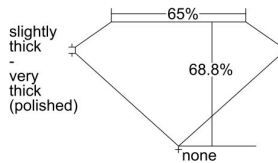

GIA®

FACSIMILE

GIA REPORT 2486460681

Verify this report at GIA.edu

GIA NATURAL DIAMOND DOSSIER®

February 02, 2024
GIA Report Number 2486460681
Shape and Cutting Style ..... Emerald Cut
Measurements ..... 6.05 x 4.42 x 3.04 mm

GRADING RESULTS

Carat Weight ..... 0.80 carat
Color Grade ..... H
Clarity Grade VS1

ADDITIONAL GRADING INFORMATION

Polish ..... Excellent
Symmetry ..... Excellent
Fluorescence ..... None
Clarity Characteristics ..... Crystal, Pinpoint
Inscription(s): GIA 2486460681

PROPORTIONS

Profile not to actual proportions

GRADING SCALES

GIA COLOR SCALE		GIA CLARITY SCALE	
COLORLESS	D	VERY VERY SLIGHTLY INCLUDED	FLAWLESS
	E		INTERNALLY FLAWLESS
	F		VVS₁
	G		VVS₂
	H		VS₁
	I		VS₂
	J		SI₁
	K		SI₂
	L		I₁
	M		I₂
NEAR COLORLESS	N	SLIGHTLY INCLUDED	I₃
	O		
	P		
	Q		
FAINT	R		
	S		
	T		
	U		
VERY LIGHT	V		
	W		
	X		
	Y		
LIGHT	Z