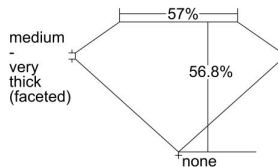

GIA®

FACSIMILE

GIA REPORT 2486475363

Verify this report at GIA.edu

GIA NATURAL DIAMOND DOSSIER®

February 01, 2024
GIA Report Number 2486475363
Shape and Cutting Style ..... Marquise Brilliant
Measurements ..... 9.00 x 4.04 x 2.29 mm

GRADING RESULTS

Carat Weight ..... 0.50 carat
Color Grade ..... F
Clarity Grade SI1

ADDITIONAL GRADING INFORMATION

Polish ..... Excellent
Symmetry ..... Very Good
Fluorescence ..... Faint
Clarity Characteristics ..... Crystal, Feather
Inscription(s): GIA 2486475363

PROPORTIONS

Profile not to actual proportions

GRADING SCALES

GIA COLOR SCALE		GIA CLARITY SCALE		
NEAR COLORLESS	D	VERY VERY SLIGHTLY INCLUDED	FLAWLESS	
	E		INTERNALLY FLAWLESS	
	F	VERY SLIGHTLY INCLUDED	VVS₁	
	G		VVS₂	
	H		VS₁	
	FAINT	I	SLIGHTLY INCLUDED	VS₂
		J		SI₁
		K	INCLUDED	SI₂
		L		I₁
		M		I₂
N		I₃		
LIGHT	O			
	P			
	Q			
	R			
	S			
	T			
	U			
	V			
	W			
	X			
	Y			
	Z