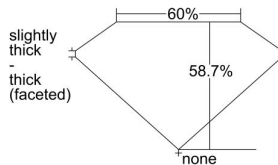

GIA®

FACSIMILE

GIA REPORT 2486569391

Verify this report at GIA.edu

GIA NATURAL DIAMOND DOSSIER®

February 14, 2024
GIA Report Number 2486569391
Shape and Cutting Style ..... Heart Brilliant
Measurements ..... 4.88 x 5.54 x 3.25 mm

GRADING RESULTS

Carat Weight ..... 0.51 carat
Color Grade I
Clarity Grade VVS2

ADDITIONAL GRADING INFORMATION

Polish ..... Excellent
Symmetry ..... Excellent
Fluorescence ..... None
Clarity Characteristics ..... Pinpoint, Cloud
Inscription(s): GIA 2486569391

PROPORTIONS

Profile not to actual proportions

GRADING SCALES

GIA COLOR SCALE		GIA CLARITY SCALE			
COLORLESS	D	VERY VERY SLIGHTLY INCLUDED	FLAWLESS		
	E		INTERNALLY FLAWLESS		
	F		VVS₁		
	G		VVS₂		
	NEAR COLORLESS	H	VERY SLIGHTLY INCLUDED	VS₁	
		I		VS₂	
		FAINT	J	SLIGHTLY INCLUDED	SI₁
			K		SI₂
	L		INCLUDED		I₁
	M				I₂
N	I₃				
VERT LIGHT	O				
	P				
	Q				
	R				
	LIGHT	S			
		T			
U					
V					
W					
X					
Y					
Z