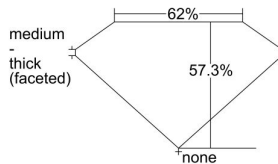

GIA®

FACSIMILE

GIA REPORT 2486638324

Verify this report at GIA.edu

GIA NATURAL DIAMOND DOSSIER®

February 21, 2024
GIA Report Number 2486638324
Shape and Cutting Style ..... Heart Brilliant
Measurements ..... 3.97 x 4.74 x 2.71 mm

GRADING RESULTS

Carat Weight ..... 0.30 carat
Color Grade ..... D
Clarity Grade S11

ADDITIONAL GRADING INFORMATION

Polish ..... Excellent
Symmetry ..... Very Good
Fluorescence ..... None
Clarity Characteristics ..... Crystal, Cloud, Feather
Inspection(s): GIA 2486638324

PROPORTIONS

Profile not to actual proportions

GRADING SCALES

GIA COLOR SCALE		GIA CLARITY SCALE	
COLORLESS	D	VERY VERY SLIGHTLY INCLUDED	FLAWLESS
	E		INTERNALLY FLAWLESS
	F		VVS₁
	G		VVS₂
	H		VS₁
	I		VS₂
	J		S1₁
	K		S1₂
	L		I₁
	M		I₂
NEAR COLORLESS	N	SLIGHTLY INCLUDED	I₃
	O		
	P		
	Q		
FAINT	R		
	S		
	T		
	U		
VERY LIGHT	V		
	W		
	X		
	Y		
LIGHT	Z