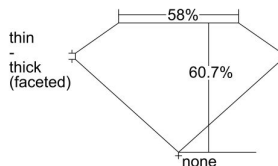

GIA®

FACSIMILE

GIA REPORT 2486642378

Verify this report at GIA.edu

GIA NATURAL DIAMOND DOSSIER®

March 08, 2024
GIA Report Number **2486642378**
Shape and Cutting Style ..... **Heart Brilliant**
Measurements ..... **5.00 x 5.81 x 3.53 mm**

GRADING RESULTS

Carat Weight ..... **0.59 carat**
Color Grade ..... **H**
Clarity Grade **VVS1**

ADDITIONAL GRADING INFORMATION

Polish ..... **Excellent**
Symmetry ..... **Excellent**
Fluorescence ..... **None**
Clarity Characteristics..... **Pinpoint, Manufacturing Remnant,
Feather, Indented Natural**
Inscription(s): **GIA 2486642378**

PROPORTIONS

Profile not to actual proportions

GRADING SCALES

GIA COLOR SCALE		GIA CLARITY SCALE				
COLORLESS	D	VERY VERY SLIGHTLY INCLUDED	FLAWLESS			
	E		INTERNALLY FLAWLESS			
	F		VVS₁			
	NEAR COLORLESS	G	VVS₂			
		H	VERY SLIGHTLY INCLUDED	VS₁		
		I		VS₂		
		FAINT	J	SLIGHTLY INCLUDED	SI₁	
			K		SI₂	
			L		INCLUDED	I₁
			M	I₂		
VERT LIGHT	N			I₃		
	O					
	P					
	Q					
	R					
LIGHT	S					
	T					
	U					
	V					
	W					
	X					
	Y					
	Z