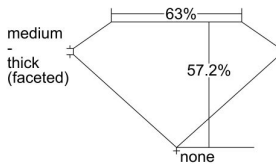

GIA®

FACSIMILE

GIA REPORT 2486648098

Verify this report at GIA.edu

GIA NATURAL DIAMOND DOSSIER®

February 23, 2024
GIA Report Number 2486648098
Shape and Cutting Style ..... Heart Brilliant
Measurements ..... 5.27 x 5.84 x 3.34 mm

GRADING RESULTS

Carat Weight ..... 0.60 carat
Color Grade ..... J
Clarity Grade SI1

ADDITIONAL GRADING INFORMATION

Polish ..... Excellent
Symmetry ..... Excellent
Fluorescence ..... Medium Blue
Clarity Characteristics ..... Cloud, Feather
Inscription(s): GIA 2486648098

PROPORTIONS

Profile not to actual proportions

GRADING SCALES

GIA COLOR SCALE		GIA CLARITY SCALE			
COLORLESS	D	VERY VERY SLIGHTLY INCLUDED	FLAWLESS		
	E		INTERNALLY FLAWLESS		
	F	VERY SLIGHTLY INCLUDED	VVS₁		
	G		VVS₂		
	H		VS₁		
	NEAR COLORLESS	I	SLIGHTLY INCLUDED	VS₂	
		J		SI₁	
		FAINT	K	INCLUDED	SI₂
			L		I₁
			M		I₂
VERY LIGHT	N	LIGHT	I₃		
	O				
	P				
	Q				
	R				
	S				
	T