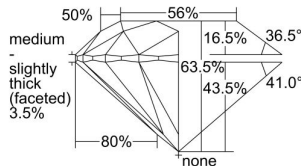

GIA®

FACSIMILE

GIA REPORT 2486667567

Verify this report at GIA.edu

GIA NATURAL DIAMOND DOSSIER®

February 27, 2024
GIA Report Number 2486667567
Shape and Cutting Style ..... Round Brilliant
Measurements ..... 6.21 - 6.26 x 3.96 mm

GRADING RESULTS

Carat Weight ..... 0.95 carat
Color Grade ..... K
Clarity Grade VVS1
Cut Grade ..... Excellent

ADDITIONAL GRADING INFORMATION

Polish ..... Excellent
Symmetry ..... Excellent
Fluorescence ..... Medium Blue
Clarity Characteristics ..... Pinpoint
Inscription(s): GIA 2486667567

PROPORTIONS

Profile to actual proportions

GRADING SCALES

GIA COLOR SCALE	GIA CLARITY SCALE	GIA CUT SCALE
D	FLAWLESS	EXCELLENT
E	FLAWLESS	
F	INTERNALLY FLAWLESS	VERY GOOD
G	FLAWLESS	
H	VVS₁	GOOD
I	VVS₂	
J	VS₁	FAIR
K	VS₂	
L	SI₁	POOR
M	SI₂	
N	I₁	
O	I₂	
P	I₃	
Q		
R		
S		
T		
U		
V		
W		
X		
Y		
Z