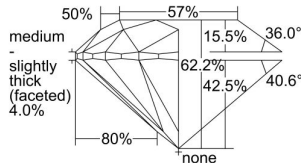

GIA®

FACSIMILE

GIA REPORT 2486688196

Verify this report at GIA.edu

GIA NATURAL DIAMOND DOSSIER®

February 28, 2024
GIA Report Number 2486688196
Shape and Cutting Style ..... Round Brilliant
Measurements ..... 4.36 - 4.39 x 2.72 mm

GRADING RESULTS

Carat Weight ..... 0.32 carat
Color Grade ..... K, Faint Brown
Clarity Grade S11
Cut Grade ..... Excellent

ADDITIONAL GRADING INFORMATION

Polish ..... Excellent
Symmetry ..... Excellent
Fluorescence ..... Faint
Clarity Characteristics ..... Crystal, Feather
Inscription(s): GIA 2486688196

PROPORTIONS

Profile to actual proportions