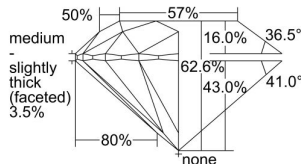

GIA®

FACSIMILE

GIA REPORT 2486705741

Verify this report at GIA.edu

GIA NATURAL DIAMOND DOSSIER®

March 01, 2024
GIA Report Number **2486705741**
Shape and Cutting Style ..... **Round Brilliant**
Measurements ..... **4.27 - 4.30 x 2.68 mm**

GRADING RESULTS

Carat Weight ..... **0.30 carat**
Color Grade ..... **F**
Clarity Grade **VS2**
Cut Grade ..... **Excellent**

ADDITIONAL GRADING INFORMATION

Polish ..... **Excellent**
Symmetry ..... **Excellent**
Fluorescence ..... **None**
Clarity Characteristics ..... **Cloud**
Inscription(s): **GIA 2486705741**

PROPORTIONS

Profile to actual proportions

GRADING SCALES

GIA COLOR SCALE

COLORED	D
	E
	F
	G
	H
	I
	J
NEAR COLORLESS	K
	L
Faint	M
	N
	O
	P
	Q
	R
	S
	T
	U
	V
	W
	X
	Y
Light	Z

GIA CLARITY SCALE

FLAWLESS	VERY VERY SLIGHTLY INCLUDED	VS₁	VS₂	VS₁	VS₂	SI₁	SI₂	I₁	I₂	I₃		
											FLAWLESS	INTERNALLY FLAWLESS

GIA CUT SCALE

EXCELLENT
VERY GOOD
GOOD
FAIR
POOR