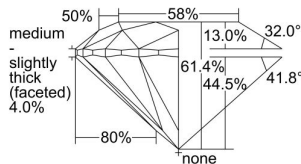

GIA®

FACSIMILE

GIA REPORT 2486715543

Verify this report at GIA.edu

GIA NATURAL DIAMOND DOSSIER®

March 01, 2024
GIA Report Number 2486715543
Shape and Cutting Style ..... Round Brilliant
Measurements ..... 4.43 - 4.45 x 2.73 mm

GRADING RESULTS

Carat Weight ..... 0.32 carat
Color Grade ..... G
Clarity Grade VS2
Cut Grade ..... Excellent

ADDITIONAL GRADING INFORMATION

Polish ..... Excellent
Symmetry ..... Excellent
Fluorescence ..... Faint
Clarity Characteristics ..... Cloud, Crystal
Inscription(s): GIA 2486715543

PROPORTIONS

Profile to actual proportions

GRADING SCALES

GIA COLOR SCALE	GIA CLARITY SCALE	GIA CUT SCALE	
D	FLAWLESS	EXCELLENT	
E	INTERNALLY FLAWLESS		
F		VVS₁	VERY GOOD
G	VVS₂		
H	VS₁	GOOD	
I	VS₂		
J	SI₁	FAIR	
K	SI₂		
L	I₁	POOR	
M			
N			
O	I₂		
P			
Q			
R	I₃		
S			
T			
U			
V			
W			
X			
Y			
Z