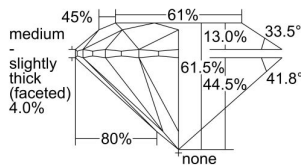

GIA®

FACSIMILE

GIA REPORT 2486730024

Verify this report at GIA.edu

GIA NATURAL DIAMOND DOSSIER®

March 05, 2024
GIA Report Number **2486730024**
Shape and Cutting Style ..... **Round Brilliant**
Measurements ..... **5.60 - 5.62 x 3.45 mm**

GRADING RESULTS

Carat Weight ..... **0.67 carat**
Color Grade ..... **I**
Clarity Grade **VVS2**
Cut Grade ..... **Excellent**

ADDITIONAL GRADING INFORMATION

Polish ..... **Excellent**
Symmetry ..... **Excellent**
Fluorescence ..... **None**
Clarity Characteristics..... **Needle, Pinpoint**
Inscription(s): **GIA 2486730024**

PROPORTIONS

Profile to actual proportions

GRADING SCALES

GIA COLOR SCALE	GIA CLARITY SCALE	GIA CUT SCALE	
D	FLAWLESS	EXCELLENT	
E	INTERNALLY FLAWLESS		
F		VVS₁	VERY GOOD
G	VVS₂		
H	VS₁	GOOD	
I	VS₂		
J	SI₁	FAIR	
K	SI₂		
L	I₁	POOR	
M	I₂		
N	I₃		
O			
P			
Q			
R			
S			
T			
U			
V			
W			
X			
Y			
Z