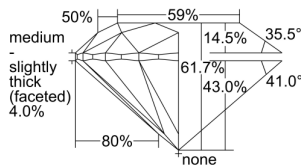

GIA®

FACSIMILE

GIA REPORT 2486742673

Verify this report at GIA.edu

GIA NATURAL DIAMOND DOSSIER®

March 06, 2024
GIA Report Number **2486742673**
Shape and Cutting Style ..... **Round Brilliant**
Measurements ..... **4.28 - 4.30 x 2.65 mm**

GRADING RESULTS

Carat Weight ..... **0.30 carat**
Color Grade ..... **D**
Clarity Grade **VS1**
Cut Grade ..... **Excellent**

ADDITIONAL GRADING INFORMATION

Polish ..... **Excellent**
Symmetry ..... **Excellent**
Fluorescence ..... **None**
Clarity Characteristics..... **Crystal, Pinpoint**
Inscription(s): **GIA 2486742673**

PROPORTIONS

Profile to actual proportions

GRADING SCALES

GIA COLOR SCALE	GIA CLARITY SCALE	GIA CUT SCALE	
D	FLAWLESS	EXCELLENT	
E	INTERNALLY FLAWLESS		
F		VVS₁	VERY GOOD
G	VVS₂		
H	VS₁	GOOD	
I	VS₂		
J	SI₁	FAIR	
K	SI₂		
L	I₁	POOR	
M	I₂		
N	I₃		
O			
P			
Q			
R			
S			
T			
U			
V			
W			
X			
Y			
Z