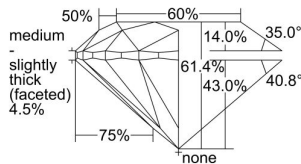

GIA®

FACSIMILE

GIA REPORT 2486747529

Verify this report at GIA.edu

GIA NATURAL DIAMOND DOSSIER®

March 06, 2024
GIA Report Number **2486747529**
Shape and Cutting Style ..... **Round Brilliant**
Measurements ..... **4.27 - 4.29 x 2.63 mm**

GRADING RESULTS

Carat Weight ..... **0.30 carat**
Color Grade ..... **D**
Clarity Grade **S11**
Cut Grade ..... **Excellent**

ADDITIONAL GRADING INFORMATION

Polish ..... **Excellent**
Symmetry ..... **Excellent**
Fluorescence ..... **None**
Clarity Characteristics ..... **Crystal**
Inscription(s): **GIA 2486747529**

PROPORTIONS

Profile to actual proportions

GRADING SCALES

GIA COLOR SCALE

COLOREDNESS	D
	E
	F
	G
	H
	I
	J
NEAR COLORLESS	K
	L
Faint	M
	N
	O
	P
Very Light	Q
	R
	S
	T
	U
	V
Light	W
	X
	Y
	Z

GIA CLARITY SCALE

FLAWLESS	VERY VERY SLIGHTLY INCLUDED	VVS₁	
			VVS₂
INTERNALLY FLAWLESS	VERY SLIGHTLY INCLUDED	VS₁	
		VS₂	
SLIGHTLY INCLUDED	SLIGHTLY INCLUDED	S1₁	
		S1₂	
INCLUDED	INCLUDED	I₁	
		I₂	
		I₃	

GIA CUT SCALE

EXCELLENT	VERY GOOD	GOOD	FAIR	POOR