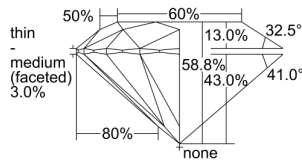

GIA®

FACSIMILE

GIA REPORT

2486766873

Verify this report at GIA.edu

GIA NATURAL DIAMOND DOSSIER®

March 07, 2024
GIA Report Number **2486766873**
Shape and Cutting Style ..... **Round Brilliant**
Measurements ..... **3.99 - 4.01 x 2.36 mm**

GRADING RESULTS

Carat Weight ..... **0.22 carat**
Color Grade ..... **E**
Clarity Grade **VS2**
Cut Grade ..... **Excellent**

ADDITIONAL GRADING INFORMATION

Polish ..... **Excellent**
Symmetry ..... **Excellent**
Fluorescence ..... **None**
Clarity Characteristics ..... **Cloud**
Inscription(s): **GIA 2486766873**

PROPORTIONS

Profile to actual proportions

GRADING SCALES

GIA COLOR SCALE	GIA CLARITY SCALE	GIA CUT SCALE	
D	FLAWLESS	EXCELLENT	
E	INTERNALLY FLAWLESS		
F		VVS₁	VERY GOOD
G	VVS₂		
H	VS₁	GOOD	
I	VS₂		
J	SI₁	FAIR	
K	SI₂		
L	I₁	POOR	
M	I₂		
N	I₃		
O			
P			
Q			
R			
S			
T			
U			
V			
W			
X			
Y			
Z