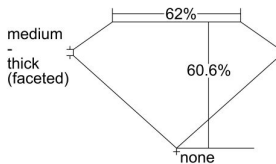

GIA®

FACSIMILE

GIA REPORT 2486767663

Verify this report at gia.edu

GIA NATURAL DIAMOND DOSSIER®

March 07, 2024
GIA Report Number **2486767663**
Shape and Cutting Style ..... **Heart Brilliant**
Measurements ..... **4.96 x 5.58 x 3.38 mm**

GRADING RESULTS

Carat Weight ..... **0.55 carat**
Color Grade ..... **H**
Clarity Grade **S11**

ADDITIONAL GRADING INFORMATION

Polish ..... **Excellent**
Symmetry ..... **Excellent**
Fluorescence ..... **Faint**
Clarity Characteristics..... **Twinning Wisp**
Inspection(s): GIA 2486767663

PROPORTIONS

Profile not to actual proportions

GRADING SCALES

GIA COLOR SCALE		GIA CLARITY SCALE			
COLORLESS	D	VERY VERY SLIGHTLY INCLUDED	FLAWLESS		
	E		INTERNALLY FLAWLESS		
	F	VERY SLIGHTLY INCLUDED	VVS₁		
	G		VVS₂		
	H		VS₁		
	NEAR COLORLESS	I	SLIGHTLY INCLUDED	VS₂	
		J		S1₁	
		FAINT	K	INCLUDED	S1₂
			L		I₁
			M	INCLUDED	I₂
N	I₃				
O					
VERT LIGHT	P				
	Q				
	R				
	LIGHT	S			
		T			
		U			
		V			
W					
X					
Y					
Z