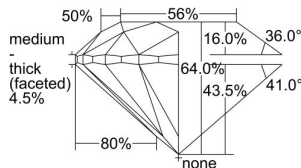

GIA®

FACSIMILE

GIA REPORT 2486769741

Verify this report at GIA.edu

GIA NATURAL DIAMOND DOSSIER®

March 08, 2024
GIA Report Number **2486769741**
Shape and Cutting Style ..... **Round Brilliant**
Measurements ..... **4.20 - 4.25 x 2.70 mm**

GRADING RESULTS

Carat Weight ..... **0.30 carat**
Color Grade ..... **G**
Clarity Grade **VS1**
Cut Grade ..... **Very Good**

ADDITIONAL GRADING INFORMATION

Polish ..... **Excellent**
Symmetry ..... **Very Good**
Fluorescence ..... **None**
Clarity Characteristics..... **Crystal, Pinpoint, Needle**
Inscription(s): **GIA 2486769741**

PROPORTIONS

Profile to actual proportions

GRADING SCALES

GIA COLOR SCALE	GIA CLARITY SCALE	GIA CUT SCALE	
D	FLAWLESS	EXCELLENT	
E	INTERNALLY FLAWLESS		
F		VVS₁	VERY GOOD
G	VVS₂		
H	VS₁	GOOD	
I	VS₂		
J	SI₁	FAIR	
K	SI₂		
L	I₁	POOR	
M			
N			
O	I₂		
P			
Q	I₃		
R			
S			
T			
U			
V			
W			
X			
Y			
Z