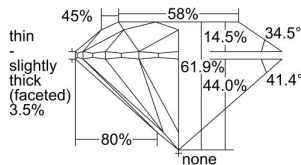

GIA®

FACSIMILE

GIA REPORT

2486777374

Verify this report at GIA.edu

GIA NATURAL DIAMOND DOSSIER®

March 08, 2024
GIA Report Number **2486777374**
Shape and Cutting Style ..... **Round Brilliant**
Measurements ..... **4.59 - 4.62 x 2.85 mm**

GRADING RESULTS

Carat Weight ..... **0.37 carat**
Color Grade ..... **E**
Clarity Grade **VVS1**
Cut Grade ..... **Excellent**

ADDITIONAL GRADING INFORMATION

Polish ..... **Excellent**
Symmetry ..... **Excellent**
Fluorescence ..... **Medium Blue**
Clarity Characteristics ..... **Pinpoint**
Inscription(s): **GIA 2486777374**

PROPORTIONS

Profile to actual proportions