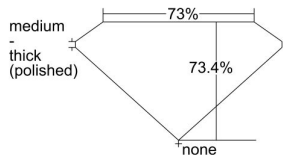

GIA®

FACSIMILE

GIA REPORT 2486777865

Verify this report at GIA.edu

GIA NATURAL DIAMOND DOSSIER®

March 27, 2024
GIA Report Number 2486777865
Shape and Cutting Style ..... Square Modified Brilliant
Measurements ..... 3.71 x 3.67 x 2.69 mm

GRADING RESULTS

Carat Weight ..... 0.30 carat
Color Grade ..... G
Clarity Grade VVS1

ADDITIONAL GRADING INFORMATION

Polish ..... Excellent
Symmetry ..... Very Good
Fluorescence ..... None
Clarity Characteristics ..... Cloud
Inspection(s): GIA 2486777865

PROPORTIONS

Profile not to actual proportions

GRADING SCALES

GIA COLOR SCALE		GIA CLARITY SCALE	
COLORLESS	D	VERY VERY SLIGHTLY INCLUDED	FLAWLESS
	E		INTERNALLY FLAWLESS
	F		VVS₁
	G		VVS₂
	H		VS₁
	I		VS₂
	J		SI₁
	K		SI₂
	L		I₁
	M		I₂
NEAR COLORLESS	N	SLIGHTLY INCLUDED	I₃
	O		
	P		
	Q		
FAINT	R		
	S		
	T		
	U		
VERT LIGHT	V		
	W		
	X		
	Y		
LIGHT	Z