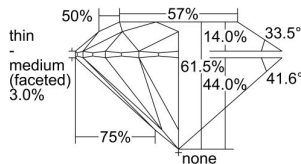

GIA®

FACSIMILE

GIA REPORT

2486786414

Verify this report at GIA.edu

GIA NATURAL DIAMOND DOSSIER®

March 26, 2024
GIA Report Number **2486786414**
Shape and Cutting Style ..... **Round Brilliant**
Measurements ..... **4.34 - 4.36 x 2.68 mm**

GRADING RESULTS

Carat Weight ..... **0.30 carat**
Color Grade ..... **D**
Clarity Grade ..... **Flawless**
Cut Grade ..... **Excellent**

ADDITIONAL GRADING INFORMATION

Polish ..... **Excellent**
Symmetry ..... **Excellent**
Fluorescence ..... **None**
Clarity Characteristics ..... **None**
Inscription(s): **GIA 2486786414**

PROPORTIONS

Profile to actual proportions

GRADING SCALES

GIA COLOR SCALE

COLORLESS	D
	E
	F
	G
	H
	I
	J
NEAR COLORLESS	K
	L
Faint	M
	N
	O
	P
	R
	S
	T
	U
	V
	W
	X
	Y
Light	Z

GIA CLARITY SCALE

FLAWLESS	INTERNAL FLAWLESS	
		FLAWLESS
VERY VERY SLIGHTLY INCLUDED	VVS₁	
	VVS₂	
VERY SLIGHTLY INCLUDED	VS₁	
	VS₂	
SLIGHTLY INCLUDED	SI₁	
	SI₂	
INCLUDED	I₁	
	I₂	
	I₃	

GIA CUT SCALE

EXCELLENT
VERY GOOD
GOOD
FAIR
POOR