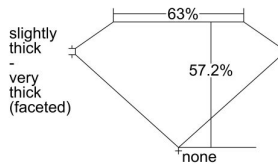

GIA®

FACSIMILE

GIA REPORT 2486789124

Verify this report at GIA.edu

GIA NATURAL DIAMOND DOSSIER®

March 12, 2024
GIA Report Number **2486789124**
Shape and Cutting Style ..... **Heart Brilliant**
Measurements ..... **4.34 x 4.58 x 2.62 mm**

GRADING RESULTS

Carat Weight ..... **0.31 carat**
Color Grade ..... **I**
Clarity Grade **VVS2**

ADDITIONAL GRADING INFORMATION

Polish ..... **Good**
Symmetry ..... **Good**
Fluorescence ..... **None**
Clarity Characteristics..... **Cloud, Indented Natural, Cavity**
Inspection(s): **GIA 2486789124**

PROPORTIONS

Profile not to actual proportions

GRADING SCALES

GIA COLOR SCALE		GIA CLARITY SCALE	
NEAR COLORLESS	D	VERY VERY SLIGHTLY INCLUDED	FLAWLESS
	E		INTERNALLY FLAWLESS
	F		VVS₁
	G		VVS₂
	H		VS₁
	I		VS₂
	J		SI₁
	K		SI₂
	L		I₁
	M		I₂
FAINT	N	INCLUDED	I₃
	O		
	P		
	Q		
VERY LIGHT	R		
	S		
	T		
	U		
LIGHT	V		
	W		
	X		
	Y		
Z