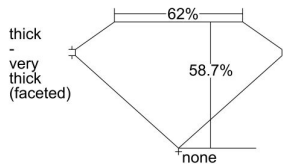

GIA®

FACSIMILE

GIA REPORT 2486789813

Verify this report at GIA.edu

GIA NATURAL DIAMOND DOSSIER®

March 11, 2024
GIA Report Number **2486789813**
Shape and Cutting Style ..... **Heart Brilliant**
Measurements ..... **4.77 x 5.43 x 3.19 mm**

GRADING RESULTS

Carat Weight ..... **0.50 carat**
Color Grade ..... **E**
Clarity Grade **S12**

ADDITIONAL GRADING INFORMATION

Polish ..... **Very Good**
Symmetry ..... **Very Good**
Fluorescence ..... **Medium Blue**
Clarity Characteristics ..... **Feather**
Inspection(s): GIA 2486789813

PROPORTIONS

Profile not to actual proportions

GRADING SCALES

GIA COLOR SCALE		GIA CLARITY SCALE			
COLORLESS	D	VERY VERY SLIGHTLY INCLUDED	FLAWLESS		
	E		INTERNALLY FLAWLESS		
	F	VERY SLIGHTLY INCLUDED	VVS₁		
	G		VVS₂		
	H		VS₁		
	NEAR COLORLESS	I	SLIGHTLY INCLUDED	VS₂	
		J		S1₁	
		FAINT	K	INCLUDED	S1₂
			L		I₁
			M		I₂
VERT LIGHT	N	LIGHT	I₃		
	O				
	P				
	Q				
	R				
	S				
	T