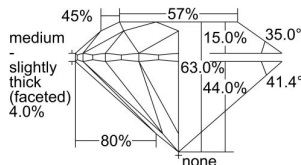

GIA®

FACSIMILE

GIA REPORT 2486823071

Verify this report at GIA.edu

GIA NATURAL DIAMOND DOSSIER®

March 14, 2024
GIA Report Number 2486823071
Shape and Cutting Style ..... Round Brilliant
Measurements ..... 5.90 - 5.93 x 3.73 mm

GRADING RESULTS

Carat Weight ..... 0.80 carat
Color Grade I
Clarity Grade VS1
Cut Grade ..... Excellent

ADDITIONAL GRADING INFORMATION

Polish ..... Excellent
Symmetry ..... Excellent
Fluorescence ..... Faint
Clarity Characteristics ..... Crystal, Pinpoint
Inscription(s): GIA 2486823071

PROPORTIONS

Profile to actual proportions

GRADING SCALES

GIA COLOR SCALE	GIA CLARITY SCALE	GIA CUT SCALE	
D	FLAWLESS	EXCELLENT	
E	INTERNALLY FLAWLESS		
F		VVS₁	VERY GOOD
G	VVS₂		
H	VS₁	GOOD	
I	VS₂		
J	SI₁	FAIR	
K	SI₂		
L	I₁	POOR	
M	I₂		
N	I₃		
O			
P			
Q			
R			
S			
T			
U			
V			
W			
X			
Y			
Z