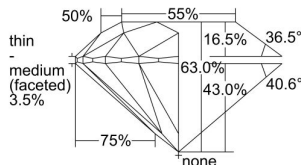

GIA®

FACSIMILE

GIA REPORT 2486830744

Verify this report at GIA.edu

GIA NATURAL DIAMOND DOSSIER®

March 15, 2024
GIA Report Number 2486830744
Shape and Cutting Style ..... Round Brilliant
Measurements ..... 4.44 - 4.48 x 2.81 mm

GRADING RESULTS

Carat Weight ..... 0.34 carat
Color Grade ..... G
Clarity Grade VS1
Cut Grade ..... Excellent

ADDITIONAL GRADING INFORMATION

Polish ..... Excellent
Symmetry ..... Excellent
Fluorescence ..... Strong Blue
Clarity Characteristics ..... Crystal, Pinpoint
Inscription(s): GIA 2486830744

PROPORTIONS

Profile to actual proportions