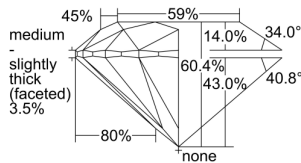

GIA®

FACSIMILE

GIA REPORT 2486868447

Verify this report at GIA.edu

GIA NATURAL DIAMOND DOSSIER®

March 21, 2024
GIA Report Number **2486868447**
Shape and Cutting Style ..... **Round Brilliant**
Measurements ..... **4.40 - 4.44 x 2.67 mm**

GRADING RESULTS

Carat Weight ..... **0.32 carat**
Color Grade ..... **G**
Clarity Grade **VVS1**
Cut Grade ..... **Excellent**

ADDITIONAL GRADING INFORMATION

Polish ..... **Excellent**
Symmetry ..... **Excellent**
Fluorescence ..... **None**
Clarity Characteristics ..... **Internal Graining**
Inscription(s): **GIA 2486868447**

PROPORTIONS

Profile to actual proportions

GRADING SCALES

GIA COLOR SCALE	GIA CLARITY SCALE	GIA CUT SCALE	
D	FLAWLESS	EXCELLENT	
E	INTERNALLY FLAWLESS		
F		VVS₁	VERY GOOD
G	VVS₂		
H	VS₁	GOOD	
I	VS₂		
J	SI₁	FAIR	
K	SI₂		
L	I₁	POOR	
M	I₂		
N	I₃		
O			
P			
Q			
R			
S			
T			
U			
V			
W			
X			
Y			
Z