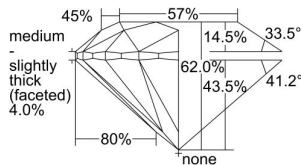

GIA®

FACSIMILE

GIA REPORT 2486870538

Verify this report at GIA.edu

GIA NATURAL DIAMOND DOSSIER®

March 22, 2024
GIA Report Number **2486870538**
Shape and Cutting Style ..... **Round Brilliant**
Measurements ..... **4.28 - 4.29 x 2.66 mm**

GRADING RESULTS

Carat Weight ..... **0.30 carat**
Color Grade ..... **G**
Clarity Grade **VS1**
Cut Grade ..... **Excellent**

ADDITIONAL GRADING INFORMATION

Polish ..... **Excellent**
Symmetry ..... **Excellent**
Fluorescence ..... **None**
Clarity Characteristics ..... **Cloud**
Inscription(s): **GIA 2486870538**

PROPORTIONS

Profile to actual proportions

GRADING SCALES

GIA COLOR SCALE	GIA CLARITY SCALE	GIA CUT SCALE	
D	FLAWLESS	EXCELLENT	
E	INTERNALLY FLAWLESS		
F		VVS₁	VERY GOOD
G	VVS₂		
H	VS₁	GOOD	
I	VS₂		
J	SI₁	FAIR	
K	SI₂		
L	I₁	POOR	
M	I₂		
N	I₃		
O			
P			
Q			
R			
S			
T			
U			
V			
W			
X			
Y			
Z