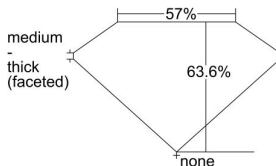

GIA®

FACSIMILE

GIA REPORT 2486874354

Verify this report at GIA.edu

GIA NATURAL DIAMOND DOSSIER®

April 01, 2024
GIA Report Number 2486874354
Shape and Cutting Style ..... Pear Brilliant
Measurements ..... 6.42 x 4.34 x 2.76 mm

GRADING RESULTS

Carat Weight ..... 0.45 carat
Color Grade I
Clarity Grade VS1

ADDITIONAL GRADING INFORMATION

Polish ..... Excellent
Symmetry ..... Very Good
Fluorescence ..... Medium Blue
Clarity Characteristics ..... Crystal, Pinpoint
Inspection(s): GIA 2486874354

PROPORTIONS

Profile not to actual proportions

GRADING SCALES

GIA COLOR SCALE		GIA CLARITY SCALE			
COLORLESS	D	VERY VERY SLIGHTLY INCLUDED	FLAWLESS		
	E		INTERNALLY FLAWLESS		
	F	VERY SLIGHTLY INCLUDED	VVS₁		
	G		VVS₂		
	H		VS₁		
	NEAR COLORLESS	I	SLIGHTLY INCLUDED	VS₂	
		J		SI₁	
		FAINT	K	INCLUDED	SI₂
			L		I₁
			M		I₂
VERT LIGHT	N	LIGHT	I₃		
	O				
	P				
	Q				
	R