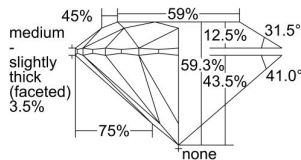

GIA®

FACSIMILE

GIA REPORT 2486881461

Verify this report at GIA.edu

GIA NATURAL DIAMOND DOSSIER®

March 21, 2024
GIA Report Number 2486881461
Shape and Cutting Style ..... Round Brilliant
Measurements ..... 4.05 - 4.07 x 2.41 mm

GRADING RESULTS

Carat Weight ..... 0.24 carat
Color Grade I
Clarity Grade VVS1
Cut Grade ..... Excellent

ADDITIONAL GRADING INFORMATION

Polish ..... Excellent
Symmetry ..... Excellent
Fluorescence ..... None
Clarity Characteristics ..... Pinpoint
Inscription(s): GIA 2486881461

PROPORTIONS

Profile to actual proportions

GRADING SCALES

GIA COLOR SCALE	GIA CLARITY SCALE	GIA CUT SCALE	
D	FLAWLESS	EXCELLENT	
E	INTERNALLY FLAWLESS		
F		VVS₁	VERY GOOD
G	VVS₂		
H	VS₁	GOOD	
I	VS₂		
J	SI₁	FAIR	
K	SI₂		
L	I₁	POOR	
M	I₂		
N	I₃		
O			
P			
Q			
R			
S			
T			
U			
V			
W			
X			
Y			
Z