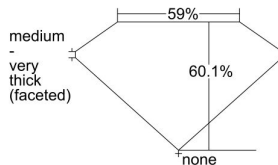

GIA®

FACSIMILE

GIA REPORT 2486902039

Verify this report at GIA.edu

GIA NATURAL DIAMOND DOSSIER®

March 22, 2024
GIA Report Number **2486902039**
Shape and Cutting Style ..... **Heart Brilliant**
Measurements ..... **3.92 x 4.63 x 2.78 mm**

GRADING RESULTS

Carat Weight ..... **0.30 carat**
Color Grade ..... **H**
Clarity Grade **VS1**

ADDITIONAL GRADING INFORMATION

Polish ..... **Excellent**
Symmetry ..... **Excellent**
Fluorescence ..... **None**
Clarity Characteristics ..... **Feather, Pinpoint**
Inscription(s): **GIA 2486902039**

PROPORTIONS

Profile not to actual proportions

GRADING SCALES

GIA COLOR SCALE		GIA CLARITY SCALE		
COLORLESS	D	VERY VERY SLIGHTLY INCLUDED	FLAWLESS	
	E		INTERNALLY FLAWLESS	
	F		VVS₁	
	G		VVS₂	
	NEAR COLORLESS	H	VERY SLIGHTLY INCLUDED	VS₁
		I		VS₂
		J	SLIGHTLY INCLUDED	S₁
		K		S₂
		L		I₁
		M		I₂
FAINT	N	INCLUDED	I₃	
	O			
	P			
	Q			
	R			
	S			
VERY LIGHT	T			
	U			
	V			
	W			
	X			
	Y			
LIGHT	Z