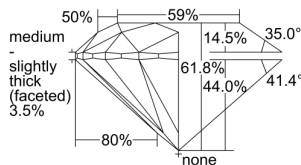

GIA®

FACSIMILE

GIA REPORT 2486907111

Verify this report at GIA.edu

GIA NATURAL DIAMOND DOSSIER®

March 26, 2024
GIA Report Number 2486907111
Shape and Cutting Style ..... Round Brilliant
Measurements ..... 4.53 - 4.55 x 2.81 mm

GRADING RESULTS

Carat Weight ..... 0.35 carat
Color Grade I
Clarity Grade VVS1
Cut Grade ..... Excellent

ADDITIONAL GRADING INFORMATION

Polish ..... Excellent
Symmetry ..... Excellent
Fluorescence ..... Faint
Clarity Characteristics ..... Pinpoint
Inscription(s): GIA 2486907111

PROPORTIONS

Profile to actual proportions

GRADING SCALES

GIA COLOR SCALE	GIA CLARITY SCALE	GIA CUT SCALE	
D	FLAWLESS	EXCELLENT	
E	INTERNALLY FLAWLESS		
F		VVS₁	VERY GOOD
G	VVS₂		
H	VS₁	GOOD	
I	VS₂		
J	SI₁	FAIR	
K	SI₂		
L	I₁	POOR	
M	I₂		
N	I₃		
O			
P			
Q			
R			
S			
T			
U			
V			
W			
X			
Y			
Z