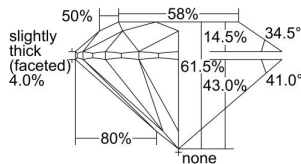

GIA®

FACSIMILE

GIA REPORT 2486907558

Verify this report at GIA.edu

GIA NATURAL DIAMOND DOSSIER®

March 22, 2024
GIA Report Number **2486907558**
Shape and Cutting Style ..... **Round Brilliant**
Measurements ..... **5.93 - 5.96 x 3.66 mm**

GRADING RESULTS

Carat Weight ..... **0.80 carat**
Color Grade ..... **F**
Clarity Grade **VS1**
Cut Grade ..... **Excellent**

ADDITIONAL GRADING INFORMATION

Polish ..... **Excellent**
Symmetry ..... **Excellent**
Fluorescence ..... **None**
Clarity Characteristics ..... **Crystal, Cloud, Pinpoint**
Inscription(s): **GIA 2486907558**

PROPORTIONS

Profile to actual proportions

GRADING SCALES

GIA COLOR SCALE	GIA CLARITY SCALE	GIA CUT SCALE	
D	FLAWLESS	EXCELLENT	
E	INTERNALLY FLAWLESS		
F		VVS₁	VERY GOOD
G	VVS₂		
H	VS₁	GOOD	
I	VS₂		
J	SI₁	FAIR	
K	SI₂		
L	I₁	POOR	
M			
N			
O	I₂		
P			
Q			
R	I₃		
S			
T			
U			
V			
W			
X			
Y			
Z