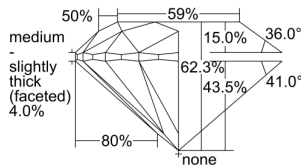

GIA®

FACSIMILE

GIA REPORT 2486916724

Verify this report at GIA.edu

GIA NATURAL DIAMOND DOSSIER®

March 26, 2024
GIA Report Number 2486916724
Shape and Cutting Style ..... Round Brilliant
Measurements ..... 6.24 - 6.29 x 3.91 mm

GRADING RESULTS

Carat Weight ..... 0.96 carat
Color Grade ..... G
Clarity Grade S11
Cut Grade ..... Excellent

ADDITIONAL GRADING INFORMATION

Polish ..... Excellent
Symmetry ..... Excellent
Fluorescence ..... Faint
Clarity Characteristics ..... Cloud, Crystal
Inscription(s): GIA 2486916724

PROPORTIONS

Profile to actual proportions

GRADING SCALES

GIA COLOR SCALE	GIA CLARITY SCALE	GIA CUT SCALE	
D	FLAWLESS	EXCELLENT	
E	INTERNALLY FLAWLESS		
F		VVS₁	VERY GOOD
G	VVS₂		
H	VS₁	GOOD	
I	VS₂		
J	S1₁	FAIR	
K	S1₂		
L	I₁	POOR	
M	I₂		
N	I₃		
O			
P			
Q			
R			
S			
T			
U			
V			
W			
X			
Y			
Z