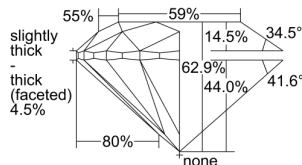

GIA®

FACSIMILE

GIA REPORT 2486920391

Verify this report at GIA.edu

GIA NATURAL DIAMOND DOSSIER®

March 27, 2024
GIA Report Number 2486920391
Shape and Cutting Style ..... Round Brilliant
Measurements ..... 4.80 - 4.84 x 3.03 mm

GRADING RESULTS

Carat Weight ..... 0.44 carat
Color Grade ..... G
Clarity Grade S11
Cut Grade ..... Very Good

ADDITIONAL GRADING INFORMATION

Polish ..... Very Good
Symmetry ..... Excellent
Fluorescence ..... Faint
Clarity Characteristics ..... Cloud, Crystal
Inscription(s): GIA 2486920391, 79335986

PROPORTIONS

Profile to actual proportions

GRADING SCALES

GIA COLOR SCALE

COLORED	D
	E
	F
	G
	H
	I
	J
NEAR COLORLESS	K
	L
	M
Faint	N
	O
	P
	Q
	R
	S
	T
	U
	V
	W
	X
	Y
Light	Z

GIA CLARITY SCALE

FLAWLESS	VERY VERY SLIGHTLY INCLUDED	VVS₁	VVS₂	VS₁	VS₂	S1₁	S1₂	I₁	I₂	I₃	
											FLAWLESS
INTERNALLY FLAWLESS	VERY SLIGHTLY INCLUDED										

GIA CUT SCALE

EXCELLENT
VERY GOOD
GOOD
FAIR
POOR