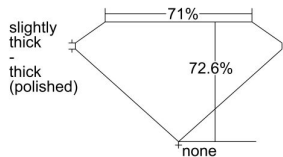

GIA®

FACSIMILE

GIA REPORT 2486974939

Verify this report at GIA.edu

GIA NATURAL DIAMOND DOSSIER®

April 01, 2024
GIA Report Number 2486974939
Shape and Cutting Style ..... Square Modified Brilliant
Measurements ..... 4.68 x 4.65 x 3.37 mm

GRADING RESULTS

Carat Weight ..... 0.64 carat
Color Grade I
Clarity Grade VS1

ADDITIONAL GRADING INFORMATION

Polish ..... Excellent
Symmetry ..... Very Good
Fluorescence ..... None
Clarity Characteristics ..... Crystal, Cloud, Needle
Inscription(s): GIA 2486974939

PROPORTIONS

Profile not to actual proportions

GRADING SCALES

GIA COLOR SCALE		GIA CLARITY SCALE			
COLORLESS	D	VERY VERY SLIGHTLY INCLUDED	FLAWLESS		
	E		INTERNALLY FLAWLESS		
	F		VS₁		
	NEAR COLORLESS	G	VERY SLIGHTLY INCLUDED	VS₂	
		H		VS₁	
		FAINT	I	SLIGHTLY INCLUDED	VS₂
			J		SI₁
			K		SI₂
	LIGHT	L	INCLUDED	I₁	
		M		I₂	
N		I₃			
O					
P					
Q					
R