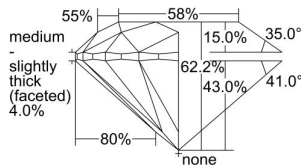

GIA®

FACSIMILE

GIA REPORT 2486981206

Verify this report at GIA.edu

GIA NATURAL DIAMOND DOSSIER®

April 02, 2024
GIA Report Number **2486981206**
Shape and Cutting Style ..... **Round Brilliant**
Measurements ..... **4.29 - 4.32 x 2.68 mm**

GRADING RESULTS

Carat Weight ..... **0.31 carat**
Color Grade ..... **E**
Clarity Grade **S11**
Cut Grade ..... **Excellent**

ADDITIONAL GRADING INFORMATION

Polish ..... **Excellent**
Symmetry ..... **Excellent**
Fluorescence ..... **None**
Clarity Characteristics ..... **Cloud**
Inscription(s): **GIA 2486981206**

PROPORTIONS

Profile to actual proportions

GRADING SCALES

GIA COLOR SCALE	GIA CLARITY SCALE	GIA CUT SCALE
D	FLAWLESS	EXCELLENT
E	FLAWLESS	
F	INTERNALLY FLAWLESS	VERY GOOD
G	FLAWLESS	
H	VVS₁	GOOD
I	VVS₂	
J	VS₁	FAIR
K	VS₂	
L	S1₁	POOR
M	S1₂	
N	I₁	
O	I₂	
P	I₃	
Q		
R		
S		
T		
U		
V		
W		
X		
Y		
Z