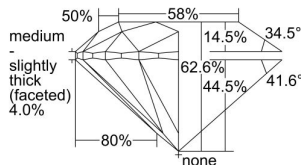

GIA®

FACSIMILE

GIA REPORT 2486994689

Verify this report at GIA.edu

GIA NATURAL DIAMOND DOSSIER®

April 04, 2024
GIA Report Number 2486994689
Shape and Cutting Style ..... Round Brilliant
Measurements ..... 5.69 - 5.72 x 3.57 mm

GRADING RESULTS

Carat Weight ..... 0.71 carat
Color Grade ..... G
Clarity Grade VVS1
Cut Grade ..... Excellent

ADDITIONAL GRADING INFORMATION

Polish ..... Excellent
Symmetry ..... Excellent
Fluorescence ..... None
Clarity Characteristics ..... Pinpoint, Cloud
Inscription(s): GIA 2486994689

PROPORTIONS

Profile to actual proportions

GRADING SCALES

GIA COLOR SCALE

COLORESS	D
	E
	F
	G
	H
	I
	J
NEAR COLORESS	K
	L
Faint	M
	N
	O
	P
	Q
Very Light	R
	S
	T
	U
	V
	W
	X
	Y
Light	Z

GIA CLARITY SCALE

FLAWLESS	VERY VERY SLIGHTLY INCLUDED	VVS₁	VVS₂	VS₁	VS₂	SI₁	SI₂	I₁	I₂	I₃	
											VERY SLIGHTLY INCLUDED
INTERNALLY FLAWLESS	VERY SLIGHTLY INCLUDED										

GIA CUT SCALE

EXCELLENT
VERY GOOD
GOOD
FAIR
POOR