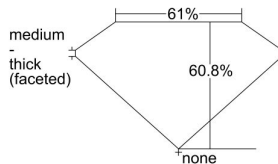

GIA®

FACSIMILE

GIA REPORT 2487022957

Verify this report at GIA.edu

GIA NATURAL DIAMOND DOSSIER®

November 07, 2023
GIA Report Number 2487022957
Shape and Cutting Style ..... Heart Brilliant
Measurements ..... 5.43 x 6.28 x 3.82 mm

GRADING RESULTS

Carat Weight ..... 0.77 carat
Color Grade ..... J
Clarity Grade VVS1

ADDITIONAL GRADING INFORMATION

Polish ..... Excellent
Symmetry ..... Excellent
Fluorescence ..... Medium Blue
Clarity Characteristics ..... Pinpoint, Feather
Inscription(s): GIA 2487022957

PROPORTIONS

Profile not to actual proportions

GRADING SCALES

GIA COLOR SCALE		GIA CLARITY SCALE			
COLORLESS	D	VERY VERY SLIGHTLY INCLUDED	FLAWLESS		
	E		INTERNALLY FLAWLESS		
	F	VERY SLIGHTLY INCLUDED	VVS₁		
	G		VVS₂		
	H		VS₁		
	NEAR COLORLESS	I	SLIGHTLY INCLUDED	VS₂	
		J		SI₁	
		FAINT	K	INCLUDED	SI₂
			L		I₁
			M		I₂
VERT LIGHT	N	LIGHT	I₃		
	O				
	P				
	Q				
	R				
	S				
	T