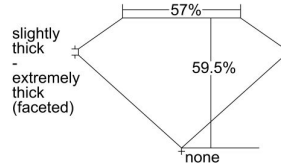

GIA®

FACSIMILE

GIA REPORT 2487054348

Verify this report at GIA.edu

GIA NATURAL DIAMOND DOSSIER®

November 09, 2023
GIA Report Number **2487054348**
Shape and Cutting Style ..... **Heart Brilliant**
Measurements ..... **4.25 x 5.10 x 3.03 mm**

GRADING RESULTS

Carat Weight ..... **0.40 carat**
Color Grade ..... **J**
Clarity Grade **VS1**

ADDITIONAL GRADING INFORMATION

Polish ..... **Good**
Symmetry ..... **Very Good**
Fluorescence ..... **None**
Clarity Characteristics..... **Feather**
Inscription(s): **GIA 2487054348**

PROPORTIONS

Profile not to actual proportions

GRADING SCALES

GIA COLOR SCALE		GIA CLARITY SCALE		
COLORLESS	D	VERY VERY SLIGHTLY INCLUDED	FLAWLESS	
	E		INTERNALLY FLAWLESS	
	F		VS₁	
	G		VS₂	
	NEAR COLORLESS	H	VERY SLIGHTLY INCLUDED	VS₁
		I		VS₂
		J	SLIGHTLY INCLUDED	S₁
		K		S₂
		L		I₁
		M		I₂
FAINT	N	INCLUDED	I₃	
	O			
	P			
	Q			
	R			
	S			
VERT LIGHT	T			
	U			
	V			
	W			
	X			
	Y			
LIGHT	Z