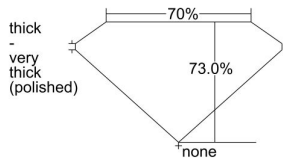

GIA®

FACSIMILE

GIA REPORT 2487059955

Verify this report at GIA.edu

GIA NATURAL DIAMOND DOSSIER®

November 10, 2023
GIA Report Number 2487059955
Shape and Cutting Style ..... Square Modified Brilliant
Measurements ..... 4.46 x 4.40 x 3.21 mm

GRADING RESULTS

Carat Weight ..... 0.56 carat
Color Grade ..... F
Clarity Grade SI1

ADDITIONAL GRADING INFORMATION

Polish ..... Excellent
Symmetry ..... Very Good
Fluorescence ..... None
Clarity Characteristics ..... Cloud, Crystal
Inscription(s): GIA 2487059955

PROPORTIONS

Profile not to actual proportions

GRADING SCALES

GIA COLOR SCALE		GIA CLARITY SCALE	
COLORLESS	D	VERY VERY SLIGHTLY INCLUDED	FLAWLESS
	E		INTERNALLY FLAWLESS
	F		VVS₁
	G		VVS₂
	H		VS₁
	I		VS₂
	J		SI₁
	K		SI₂
	L		I₁
	M		I₂
NEAR COLORLESS	N	SLIGHTLY INCLUDED	I₃
	O		
	P		
	Q		
FAINT	R	INCLUDED	
	S		
	T		
	U		
VERT LIGHT	V		
	W		
	X		
	Y		
LIGHT	Z