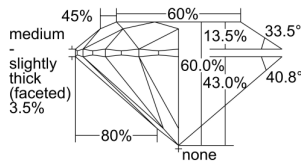

GIA®

FACSIMILE

GIA REPORT 2487065236

Verify this report at GIA.edu

GIA NATURAL DIAMOND DOSSIER®

December 18, 2023
GIA Report Number **2487065236**
Shape and Cutting Style ..... **Round Brilliant**
Measurements ..... **4.93 - 4.96 x 2.97 mm**

GRADING RESULTS

Carat Weight ..... **0.44 carat**
Color Grade ..... **D**
Clarity Grade ..... **Flawless**
Cut Grade ..... **Excellent**

ADDITIONAL GRADING INFORMATION

Polish ..... **Excellent**
Symmetry ..... **Excellent**
Fluorescence ..... **None**
Clarity Characteristics ..... **None**
Inscription(s): **GIA 2487065236**

PROPORTIONS

Profile to actual proportions

GRADING SCALES

GIA COLOR SCALE	GIA CLARITY SCALE	GIA CUT SCALE	
D	FLAWLESS	EXCELLENT	
E	INTERNALLY FLAWLESS		
F		VVS₁	VERY GOOD
G	VVS₂		
H	VS₁	GOOD	
I	VS₂		
J	SI₁	FAIR	
K	SI₂		
L	I₁	POOR	
M	I₂		
N	I₃		
O			
P			
Q			
R			
S			
T			
U			
V			
W			
X			
Y			
Z