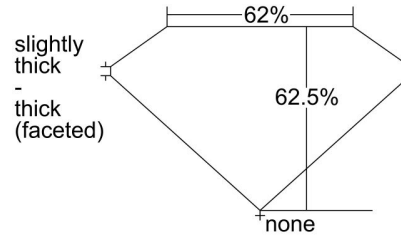

GIA NATURAL DIAMOND GRADING REPORT

December 14, 2023
 GIA Report Number 2487078945
 Shape and Cutting Style Pear Brilliant
 Measurements 9.20 x 5.62 x 3.51 mm

GRADING RESULTS

Carat Weight 1.08 carat
 Color Grade D
 Clarity Grade VVS1

ADDITIONAL GRADING INFORMATION

Polish Excellent
 Symmetry Excellent
 Fluorescence None
 Inscription(s): GIA 2487078945

PROPORTIONS

Profile not to actual proportions

CLARITY CHARACTERISTICS

KEY TO SYMBOLS*

- Cloud
- Feather

* Red symbols denote internal characteristics (inclusions). Green or black symbols denote external characteristics (blemishes). Diagram is an approximate representation of the diamond, and symbols shown indicate type, position, and approximate size of clarity characteristics. All clarity characteristics may not be shown. Details of finish are not shown.